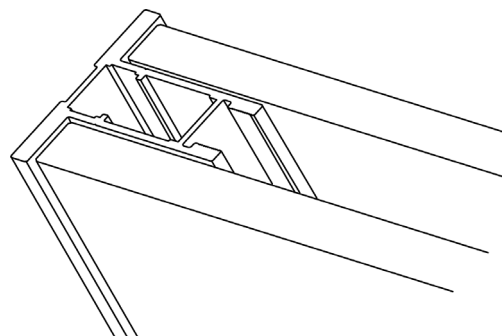

*Highlight: the clear-cut minimalist look.  
The supporting aluminum profile is virtually invisible behind the panel. Additional special feature: the double-sided panel in glass, MDF, or décor or a mix of materials.*

### Standardmaß (B × H):

**Bis 1200 × bis 2750 mm**

Maximalmaß (B × H): 1300 x 3000 mm

Mindestmaß (B × H): 500 x 700 mm

### Standard size (W × H):

**Max. 1200 mm × max. 2750 mm**

Maximum size (W × H): 1300 x 3000 mm

Minimum size (W × H): 500 x 700 mm